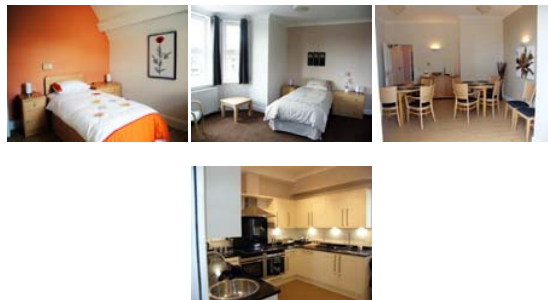

Our Homes

>> London Homes

- Mitcham

>> Kent Homes

- Hythe
- Strood
- Gravesend
- Gillingham
- Birchington
- Sheerness
- Chilham
- Sittingbourne

>> East Sussex Homes

- Seaford
- St Leonards
- Hove

>> West Sussex Homes

- Littlehampton (Harwich)
- Littlehampton (Fleetwood)
- Selsey
- Worthing

>> Essex Homes

- Frinton
- Westcliff-on-Sea

>> Surrey Homes

- Horley
- Woking (Beech Trees)
- Woking (Combe House)
- Redhill

>> Cambridge Homes

- Littleport

>> Berkshire Homes

- Newbury

>> Dorset Homes

- Shaftesbury

>> Hampshire Homes

- Farnborough
(Thurston House)
- Farnborough
(Carnegie House)