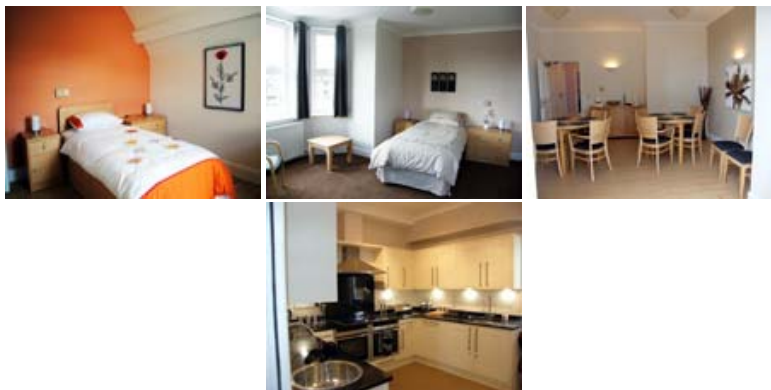

Our Homes

>> London Homes

- Mitcham

>> Kent Homes

- Hythe
- Strood
- Gravesend
- Gillingham
- Birchington
- Sheerness
- Chilham
- Sittingbourne

>> East Sussex Homes

- Seaford
- St Leonards
- Hove

>> West Sussex Homes

- Littlehampton (Harwich)
- Littlehampton (Fleetwood)
- Selsey
- Worthing

>> Essex Homes

- Frinton
- Westcliff-on-Sea

>> Surrey Homes

- Horley
- Woking (Beech Trees)
- Woking (Combe House)
- Redhill

>> Cambridge Homes

- Littleport

>> Berkshire Homes

- Newbury

>> Dorset Homes

- Shaftesbury